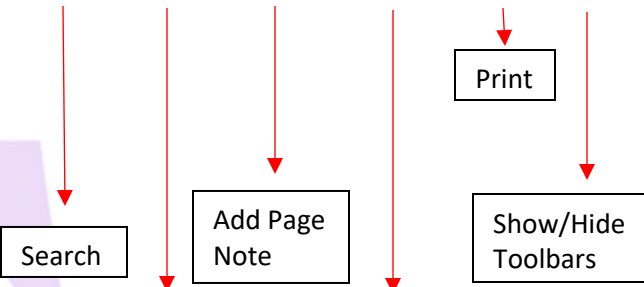

Legend for Eureka! PC Application

Top Navigation Bar:

Add Annotation:

View:

- Document outline
- Annotations
- Document display settings

Bottom Navigation Bar:

Page number
Click circled number, enter desired page & <Enter> to jump to a page

Page Navigation:
Drag blue marker right to move forward in the document to (higher page #s), and left to move backwards in the document (to lower page #s).
Click on the horizontal bar to jump to a different page in the document.